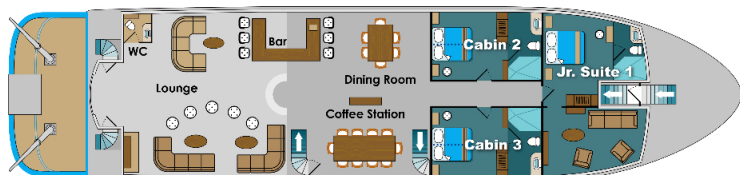

NATURAL PARADISE

Main Deck

Upper Deck

Lower Deck

Sundeck

Suitable for DOUBLE or TWIN share

Standard Cabins [2&3] Main Deck

Sleeps 2 persons
\$9,900 per person twin share
Total cabin price: \$19,800

Junior Suites [8&9] Upper Deck

Sleeps 2 persons
\$10,900 per person twin share
Total cabin price: \$21,800

DOUBLES ONLY

Master Suites [6&7] Upper Deck

Sleeps 2 persons
\$11,900 per person twin share
Total cabin price: \$23,800

SINGLES ONLY

Standard Single Cabins [4&5] Lower Deck

Each cabin sleeps 1 person only
Cabin 4: \$11,400 Cabin 5: \$11,200
Prices include single supplement

Cabin 2
Area: 172 ft² / 16 m²
Accom: Double Twin beds
(Can be converted into a California King Size)
Windows: Panoramic windows

Cabin 8
Area: 226 ft² / 21 m²
Accom: Double Twin beds
(Can be converted into a California King Size)
Windows: Panoramic windows
Private balcony

Cabin 3
Area: 172 ft² / 16 m²
Accom: Double Twin beds
(Can be converted into a California King Size)
Windows: Panoramic windows