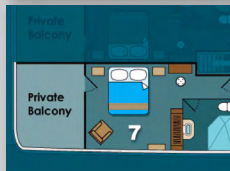

SINGLES ONLY

Standard Single Cabins [4&5] Lower Deck

Each cabin sleeps 1 person only
Cabin 4: \$11,400 Cabin 5: \$11,200
Prices include single supplement

Cabin 2
Area: 172 ft² / 16 m²
Accom: Double Twin beds
(Can be converted into a California King Size)
Windows: Panoramic windows

Cabin 8
Area: 226 ft² / 21 m²
Accom: Double Twin beds
(Can be converted into a California King Size)
Windows: Panoramic windows
Private balcony

Cabin 3
Area: 172 ft² / 16 m²
Accom: Double Twin beds
(Can be converted into a California King Size)
Windows: Panoramic windows

Cabin 9
Area: 226 ft² / 21 m²
Accom: Double Twin beds
(Can be converted into a California King Size)
Windows: Panoramic windows
Private balcony

Cabin 6
Area: 355 ft² / 33 m²
Accom: King size bed
Windows: Panoramic windows
Private balcony

Cabin 7
Area: 355 ft² / 33 m²
Accom: King size bed
Windows: Panoramic windows
Private balcony

Cabin 4
Area: 215 ft² / 20 m²
Accom: California King Bed
Windows: Portholes
Single occupancy cabin

Cabin 5
Area: 183 ft² / 17 m²
Accom: Matrimonial Bed
Windows: Portholes
Single occupancy cabin