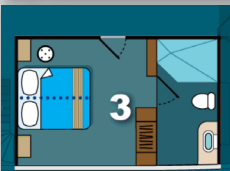

Junior Suites [8&9] Upper Deck

Sleeps 2 persons
\$10,900 per person twin share
Total cabin price: \$21,800

DOUBLES ONLY

Master Suites [6&7] Upper Deck

Sleeps 2 persons
\$11,900 per person twin share
Total cabin price: \$23,800

SINGLES ONLY

Standard Single Cabins [4&5] Lower Deck

Each cabin sleeps 1 person only
Cabin 4: \$11,400 Cabin 5: \$11,200
Prices include single supplement

Cabin 2
Area: 172 ft² / 16 m²
Accom: Double Twin beds
(Can be converted into a California King Size)
Windows: Panoramic windows

Cabin 8
Area: 226 ft² / 21 m²
Accom: Double Twin beds
(Can be converted into a California King Size)
Windows: Panoramic windows
Private balcony

Cabin 3
Area: 172 ft² / 16 m²
Accom: Double Twin beds
(Can be converted into a California King Size)
Windows: Panoramic windows

Cabin 9
Area: 226 ft² / 21 m²
Accom: Double Twin beds
(Can be converted into a California King Size)
Windows: Panoramic windows
Private balcony

Cabin 6
Area: 355 ft² / 33 m²
Accom: King size bed
Windows: Panoramic windows
Private balcony