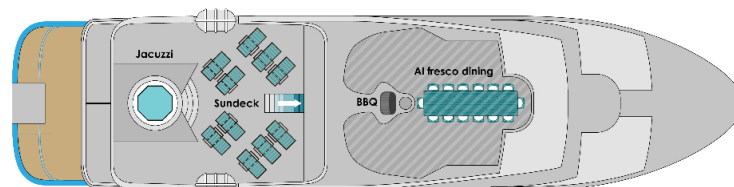

NATURAL PARADISE

Main Deck

Upper Deck

Lower Deck

Sundeck

Suitable for DOUBLE or TWIN share

Standard Cabins [2&3] Main Deck

Sleeps 2 persons
\$9,900 per person twin share
Total cabin price: \$19,800

Junior Suites [8&9] Upper Deck

Sleeps 2 persons
\$10,900 per person twin share
Total cabin price: \$21,800

DOUBLES ONLY

Master Suites [6&7] Upper Deck

Sleeps 2 persons
\$11,900 per person twin share
Total cabin price: \$23,800

SINGLES ONLY

Standard Single Cabins [4&5] Lower Deck

Each cabin sleeps 1 person only
Cabin 4: \$11,400 Cabin 5: \$11,200
Prices include single supplement

Cabin 2
Area: 172 ft² / 16 m²
Accom: Double Twin beds
(Can be converted into a California King Size)
Windows: Panoramic windows