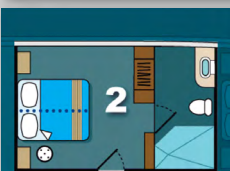

Junior Suites [8&9] Upper Deck

Sleeps 2 persons
\$10,900 per person twin share
Total cabin price: \$21,800

DOUBLES ONLY

Master Suites [6&7] Upper Deck

Sleeps 2 persons
\$11,900 per person twin share
Total cabin price: \$23,800

SINGLES ONLY

Standard Single Cabins [4&5] Lower Deck

Each cabin sleeps 1 person only
Cabin 4: \$11,400 Cabin 5: \$11,200
Prices include single supplement

Cabin 2
Area: 172 ft² / 16 m²
Accom: Double Twin beds
(Can be converted into a California King Size)
Windows: Panoramic windows

Cabin 8
Area: 226 ft² / 21 m²
Accom: Double Twin beds
(Can be converted into a California King Size)
Windows: Panoramic windows
Private balcony

Cabin 3
Area: 172 ft² / 16 m²
Accom: Double Twin beds
(Can be converted into a California King Size)
Windows: Panoramic windows

Cabin 9
Area: 226 ft² / 21 m²
Accom: Double Twin beds
(Can be converted into a California King Size)
Windows: Panoramic windows
Private balcony

Cabin 6
Area: 355 ft² / 33 m²
Accom: King size bed
Windows: Panoramic windows
Private balcony