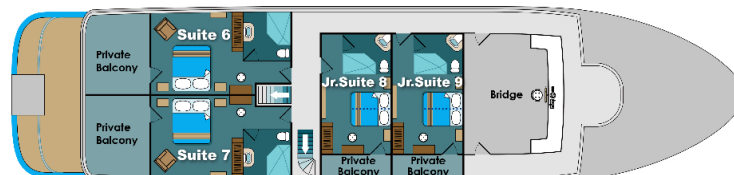

NATURAL PARADISE

Main Deck

Upper Deck

Lower Deck

Sundeck

Suitable for DOUBLE or TWIN share

Standard Cabins [2&3] Main Deck

Sleeps 2 persons
\$9,900 per person twin share
Total cabin price: \$19,800

Junior Suites [8&9] Upper Deck

Sleeps 2 persons
\$10,900 per person twin share
Total cabin price: \$21,800

DOUBLES ONLY

Master Suites [6&7] Upper Deck

Sleeps 2 persons
\$11,900 per person twin share
Total cabin price: \$23,800

SINGLES ONLY

Standard Single Cabins [4&5] Lower Deck

Each cabin sleeps 1 person only
Cabin 4: \$11,400 Cabin 5: \$11,200
Prices include single supplement

Cabin 2
Area: 172 ft² / 16 m²
Accom: Double Twin beds
(Can be converted into a California King Size)
Windows: Panoramic windows