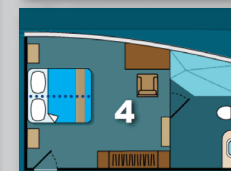

Cabin 4
Area: 215 ft² / 20 m²
Accom: California King Bed
Windows: Portholes
Single occupancy cabin