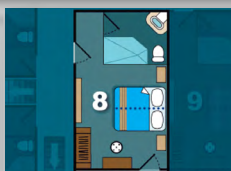

Junior Suites [8&9] Upper Deck

Sleeps 2 persons
\$10,900 per person twin share
Total cabin price: \$21,800

DOUBLES ONLY

Master Suites [6&7] Upper Deck

Sleeps 2 persons
\$11,900 per person twin share
Total cabin price: \$23,800

SINGLES ONLY

Standard Single Cabins [4&5] Lower Deck

Each cabin sleeps 1 person only
Cabin 4: \$11,400 Cabin 5: \$11,200
Prices include single supplement

Cabin 2
Area: 172 ft² / 16 m²
Accom: Double Twin beds
(Can be converted into a California King Size)
Windows: Panoramic windows

Cabin 8
Area: 226 ft² / 21 m²
Accom: Double Twin beds
(Can be converted into a California King Size)
Windows: Panoramic windows
Private balcony

Cabin 3
Area: 172 ft² / 16 m²
Accom: Double Twin beds
(Can be converted into a California King Size)
Windows: Panoramic windows

Cabin 7
Area: 355 ft² / 33 m²
Accom: King size bed
Windows: Panoramic windows
Private balcony

Cabin 4
Area: 215 ft² / 20 m²
Accom: California King Bed
Windows: Portholes
Single occupancy cabin

Cabin 5
Area: 183 ft² / 17 m²
Accom: Matrimonial Bed
Windows: Portholes
Single occupancy cabin